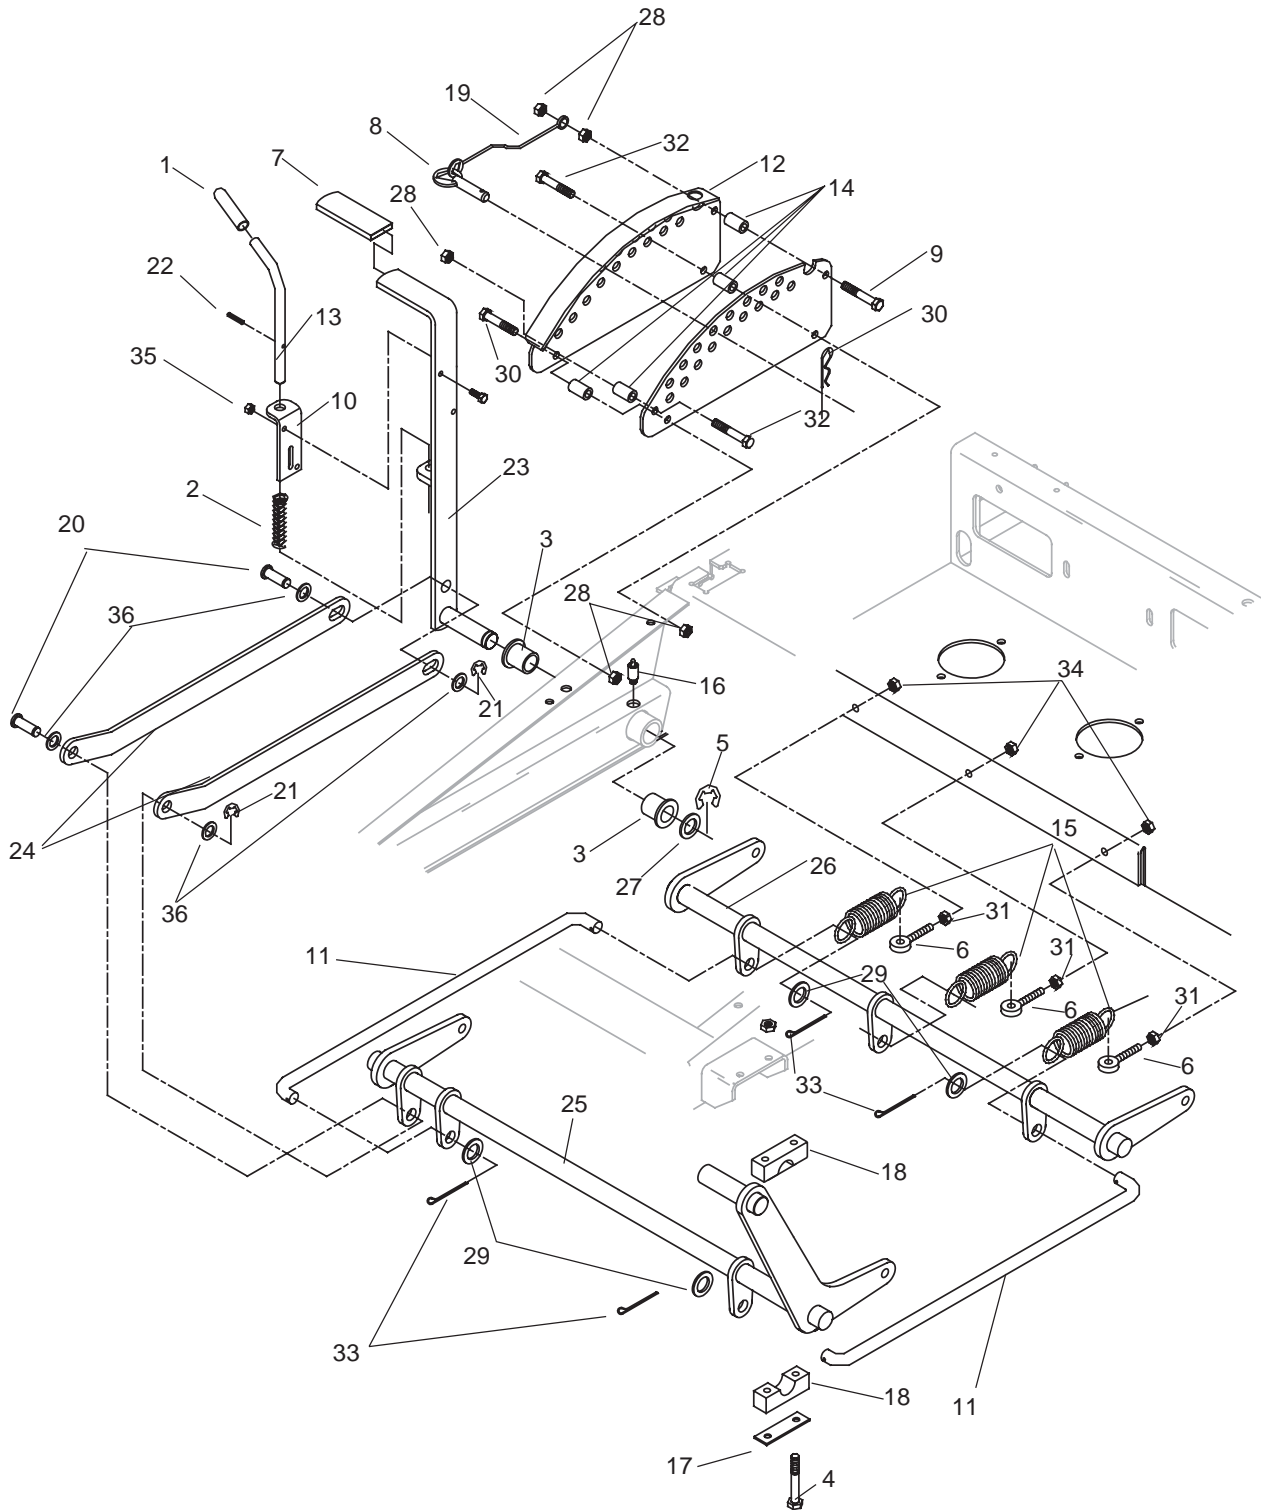

DECK LIFT ASSEMBLY

ITEM	P/N	QTY	DESCRIPTION
1	539 101050	1	GRIP
2	539 101058	1	SPRING
3	539 101232	2	FLANGE BUSHING
4	539 101721	8	HCS $\frac{5}{16}$ X $2\frac{3}{4}$
5	539 101802	1	$\frac{7}{8}$ E-RING
6	539 101982	3	$\frac{5}{16}$ EYEBOLT
7	539 102515	1	GRIP, LIFT LEVER
8	539 102526	1	HITCH PIN
9	539 102612	1	HCS $\frac{3}{8}$ X $2\frac{3}{4}$
10	539 103534	1	PIN MOUNT
11	539 104310	2	CONNECTING LINK
12	539104321	1	PLATE, ADJ
13	539 104523	1	$\frac{1}{2}$ X 6.69 L PIN
14	539 104530	4	DECK LIFT SPACER
15	539 104760	3	DECK LIFT SPRING
16	539 104761	1	GREASE ZERK LONG
17	539 104807	4	SUPPORT PLATE
18	539 104808	8	PILLOW BLOCKS

ITEM	P/N	QTY	DESCRIPTION
19	539 105059	1	LANYARD
20	539 105060	2	CLEVIS PIN $\frac{5}{8}$
21	539 105069	2	$\frac{5}{8}$ E-RING
22	530 106532	1	PIN GROOVED $\frac{3}{16}$ X $1\frac{1}{4}$
23	539 108322	1	LIFT LEVER
24	539 114363	2	STRAP, LIFT
25	539 114364	1	SHAFT, LIFT, FRONT
26	539 114365	1	SHAFT, LIFT, REAR
27	539 923787	2	BUSHING
28	539 976979	7	$\frac{3}{8}$ NYLOC NUT
29	539 976982	4	$\frac{3}{8}$ WASHER
30	539 976989	1	#4 HAIR PIN
31	539 990585	3	5/16C WHIZ NUT
32	539 990629	2	HCS $\frac{3}{8}$ X $2\frac{1}{4}$
33	539 990654	4	COTTER PIN
34	539 990717	3	$\frac{5}{16}$ NYLOC NUT
35	539 990761	2	NUT $\frac{1}{4}$-20 HEX CNTR
36	539 991043	4	BUSHING $\frac{5}{8}$