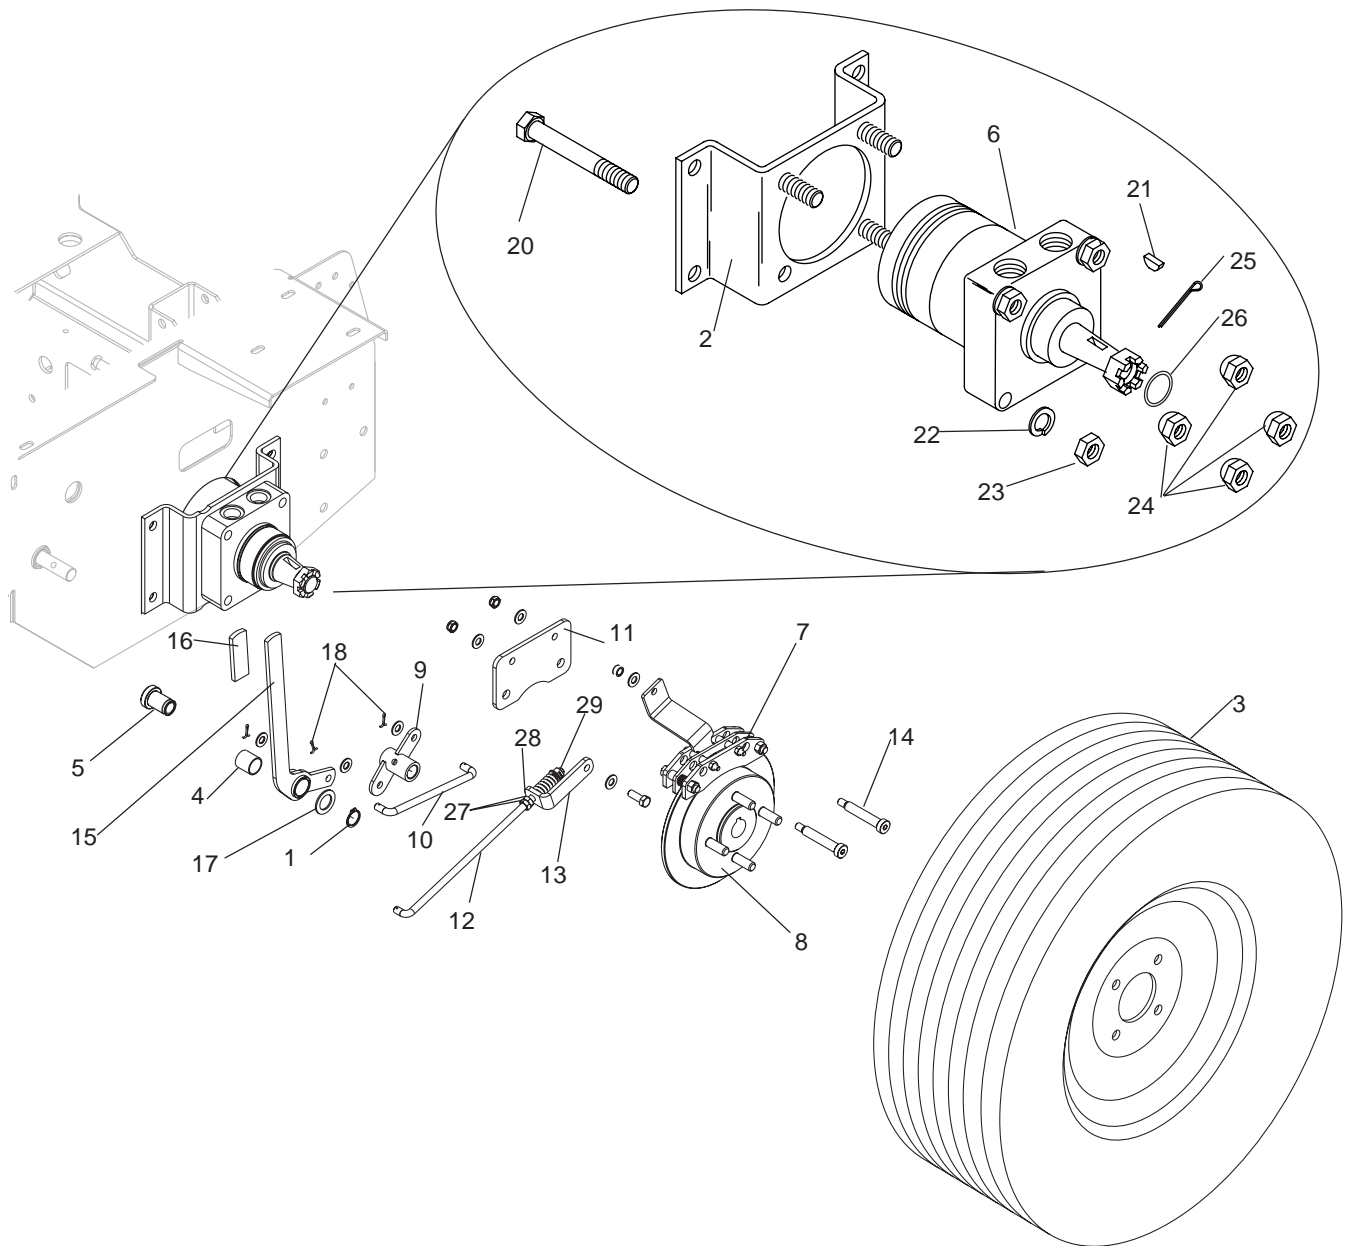

BRAKE ASSEMBLY

ITEM	P/N	QTY	DESCRIPTION
1...	539 101151	1 ..	7/8 RETAINING RING
2...	539 104327	2 ..	MOTOR STANDOFF
3...	539 105486	2 ..	TIRE ASSEMBLY
4...	539 108619	2 ..	BUSHING
5...	539 108620	2 ..	TUBE, LT
6...	539 110823	1 ..	WHEEL MOTOR
7...	539 113944	1 ..	CALIPER ASSEM
8...	539 113945	1 ..	HUB
9...	539 113946	1 ..	BELLCRANK, BRAKE
10...	539 113947	1 ..	LINKAGE, BRAKE
11...	539 113948	1 ..	PLATE, BRAKE
12...	539 113949	1 ..	LINKAGE, REAR BRAKE
13...	539 113950	1 ..	L BRACKET
14...	539 113951	1 ..	SB 3/8-16 x 2-1-1/2 SKT HD
15...	539 114308	1 ..	ARM, BRAKE
16...	539 120921	1 ..	GRIP

ITEM	P/N	QTY	DESCRIPTION
17...	539 923787	2 ..	BUSHING
18...	539 990037	4 ..	COTTER
19...	539 113952	1 ..	SPRING
20...	539 101332	8 ..	HCS 1/2 x 2 3/4
21...	539 976998	2 ..	ZERK
22...	539 990254	8 ..	WASHER, 1/2 SPLIT
23...	539 990258	8 ..	NUT, 1/2-13 HEX ZD
24...	539 101173	8 ..	LUG NUT, 1/2
25...	539 104288	2 ..	PIN, COTTER
26...	539 916561	2 ..	BUSHING
27...	539 108732	2 ..	NUT 3/8-24 HEX JAM ZD
28...	539 990122	1 ..	WASHER 3/8 SAE FLAT
29...	539 990289	1 ..	NUT 3/8-24 HEX GR5 ZD