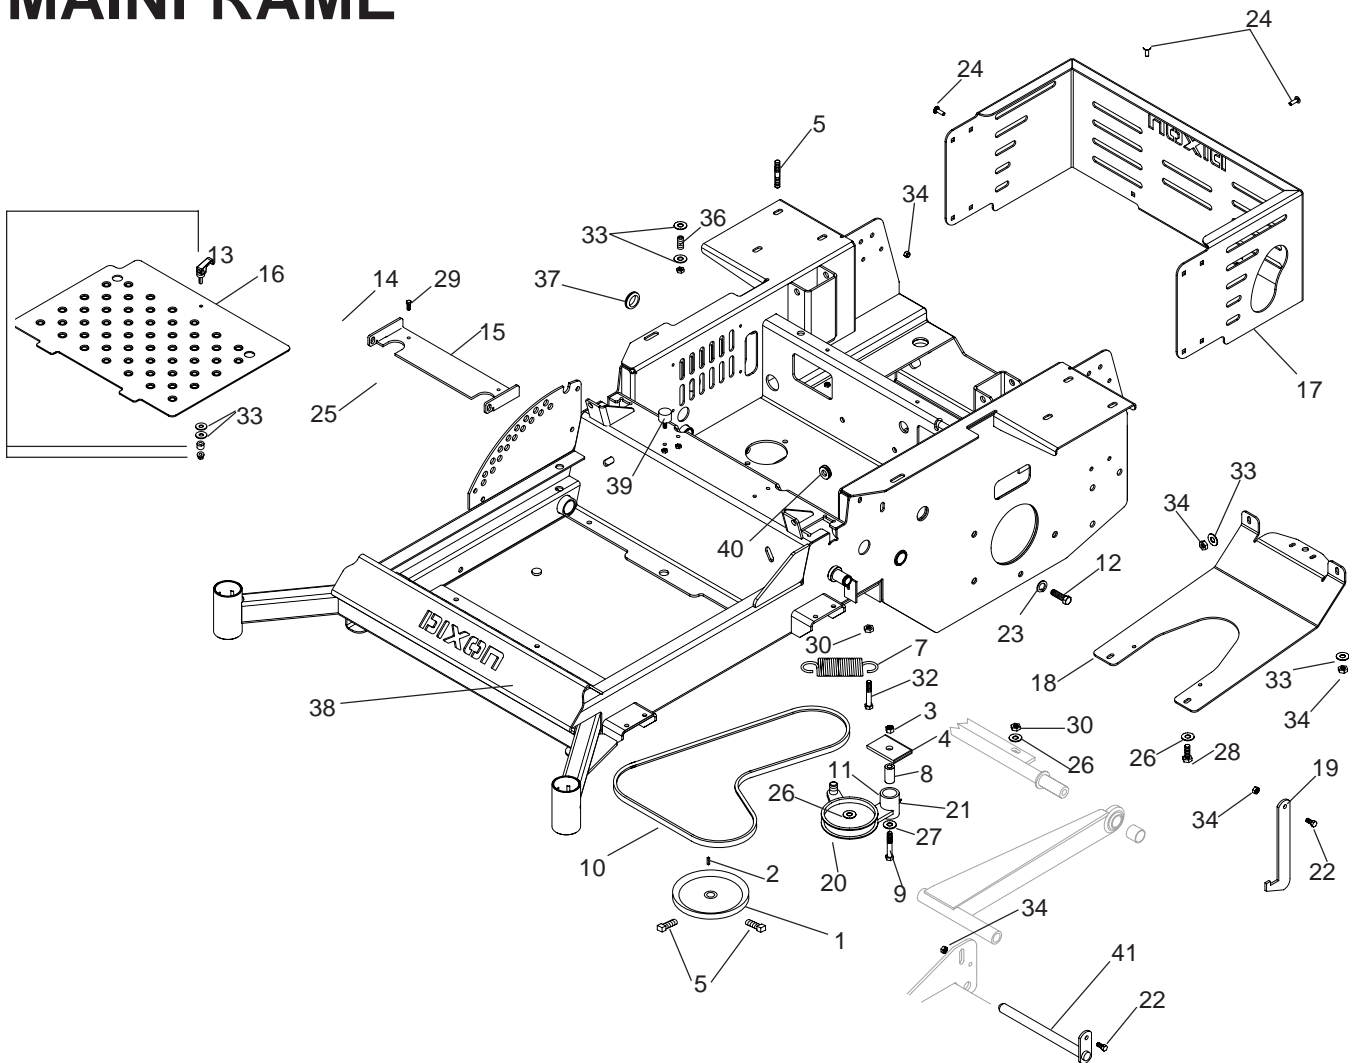

# MAINFRAME

ITEM	P/N	QTY	DESCRIPTION
1	539 101176	2	PULLEY
2	539 101177	2	KEY 5MM SQ x 25MM
3	539 101331	8	NYLOC 1/2 NUT
4	539 102236	1	SUPPORT PLATE
5	539 102502	2	STUD
6	539 102717	2	SET SCREW
7	539 103256	1	SPRING
8	539 103427	1	PIVOT BUSHING
9	539 103433	1	HCS 1/2 x 3 1/2 GD 5
10	539 104334	1	PUMP BELT
11	539 104388	1	IDLER ARM
12	539 105905	2	HCS 7/16 x 1 GD 8
13	539 109376	1	LATCH, SWELL ACTION
14	539 110819	2	CLEVIS PIN 3/8
15	539 114332	1	PLATE, MOUNT, SEAT
16	539 114611	1	FLR PLATE W/DECAL
17	539 114612	1	GRD, REAR W/DECALS
18	539 114573	1	PLATE SKID
19	539 114847	1	SEAT STOP
20	539 976688	1	IDLER PULLEY

ITEM	QTY	P/N	DESCRIPTION
21	2	539 976998	ZERK
22	9	539 990209	HCS 5/16 x 1
23	2	539 990247	7/16 LOCKWASHER
24	12	539 990316	RHSNB 5/16 x 3/4
25	2	539 990365	COTTER PIN
26	1	539 976695	BUSHING, IDLER
27	1	539 990550	1/2 WASHER FLAT
28	6	539 990563	HCS 3/8 x 1
29	4	539 990580	HCS 1/4 x 3/4
30	12	539 990613	WHIZ NUT 3/8
31	2	539 990654	COTTER PIN
32	1	539 990655	HCS 3/8 x 1 1/2
33	4	539 990692	5/16 FLAT WASHER
34	3	539 990717	5/16 NYLOC NUT
36	8	539 102845	SPRING
37	1	539 114982	GROMMET
38	1	539 114610	FRAME W/DECALS
39	2	539 105039	MOUNT STUD, PLATE
40	1	539 110433	GROMMET, FUEL LINE
41	1	539 102619	PIVOT PIN