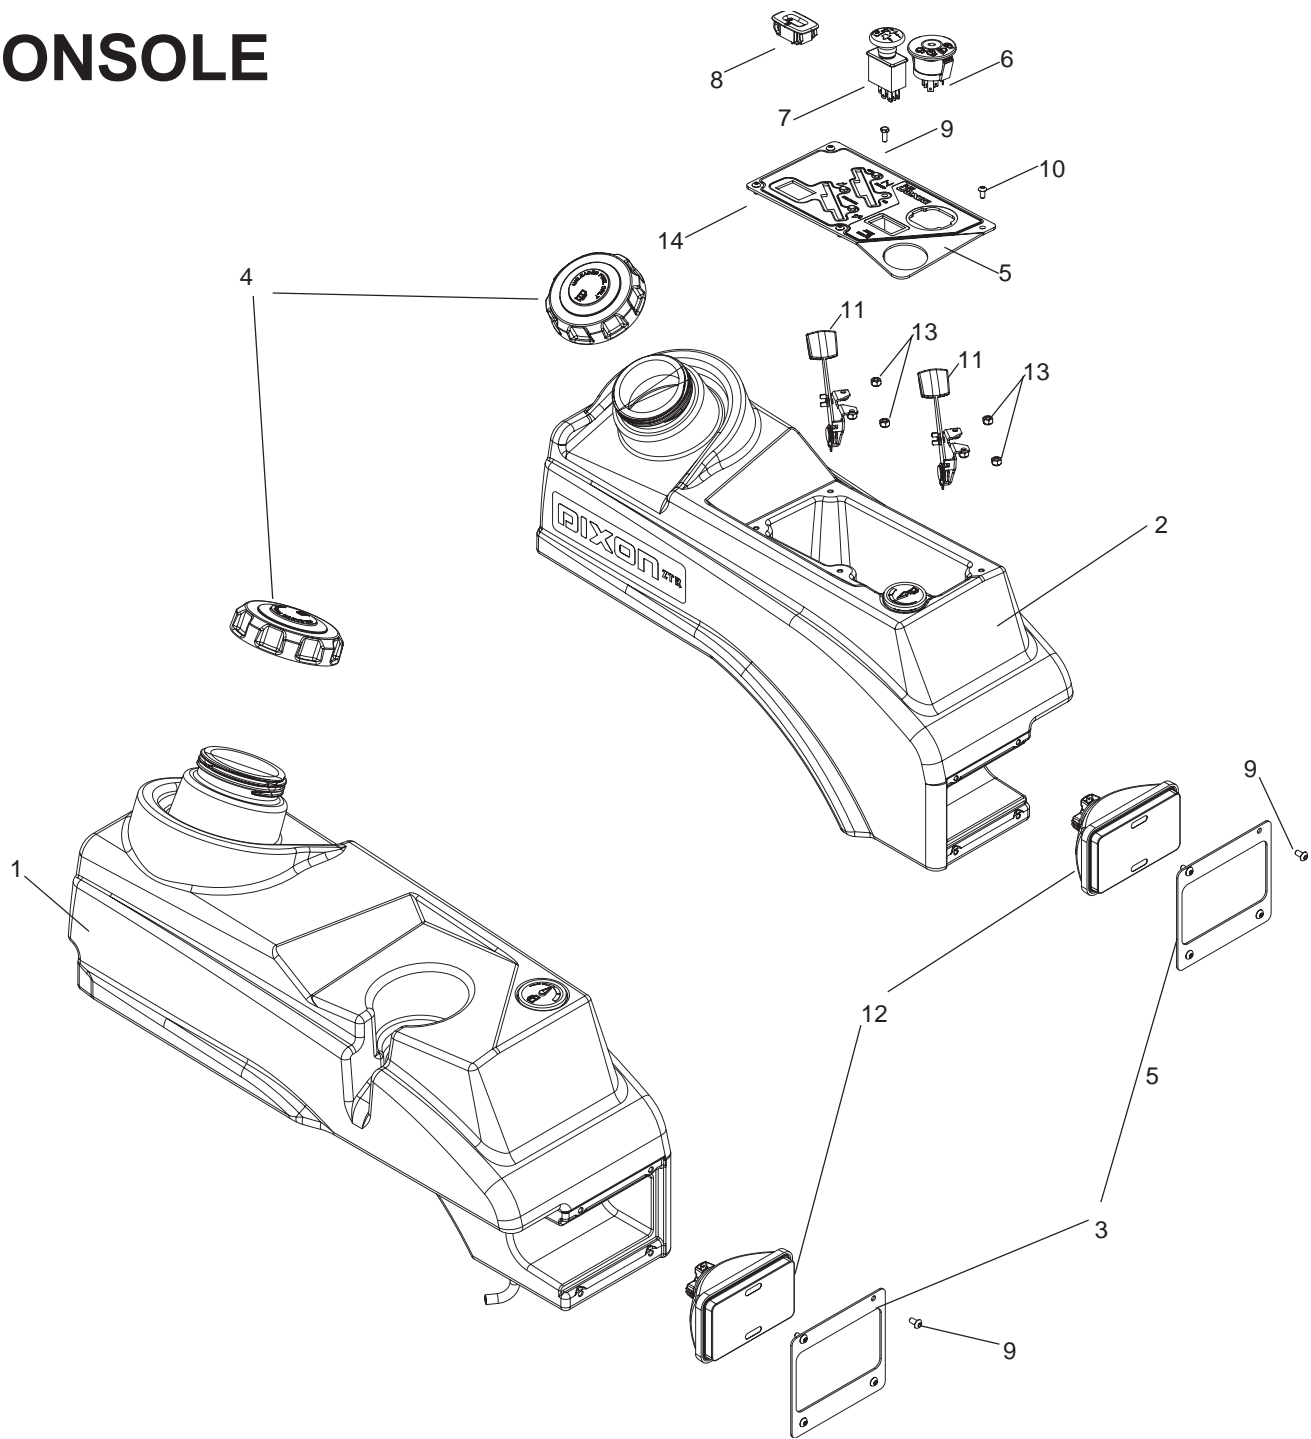

CONSOLE

ITEM P/N QTY DESCRIPTION

1...	539 114057	...	1 ...	TANK, FUEL, LT
2...	539 114058	...	1 ...	TANK, FUEL, RT
3...	539 114075	...	2 ...	PLATE, LIGHT
4...	539 106188	...	2 ...	FUEL CAP
5...	539 114066	...	1 ...	CONTROL PANEL
6...	539 118848	...	1 ...	SWITCH, IGNITION
7...	539 101768	...	1 ...	CLUTCH SWITCH

ITEM P/N QTY DESCRIPTION

8...	539 110074	...	1 ...	HOUR METER
9...	539 990411	...	4 ...	SCR 10-24 x ½ SLT HEX
10...	539 114341	...	12 ...	SCR 10-24 x ¾ SCKT HD
11...	539 121866	...	1 ...	THROTTLE CABLE
12...	539 114232	...	2 ...	LIGHT
13...	539 976977	...	4 ...	NUT 10-24 HEX NYLOC ZD
14...	539 114068	...	1 ...	DECAL, CONTROL